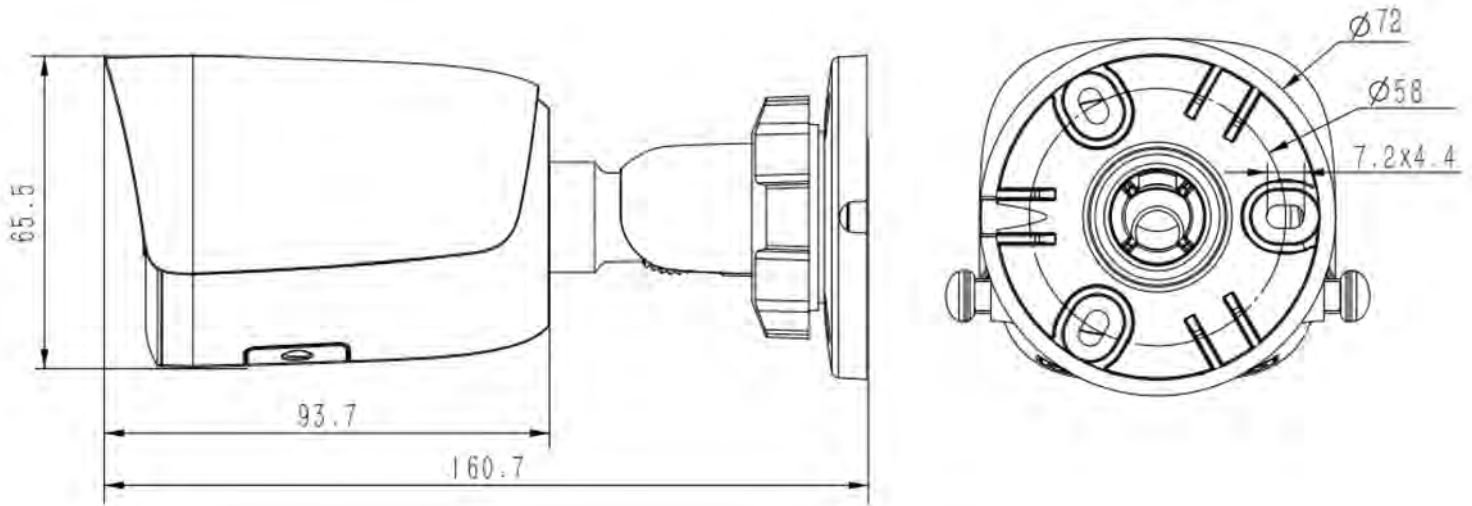

4MP Fixed Color Maker IR Bullet Camera

Rules of behavior analyse in 1 scene	2
Early Warning(EW)	N/A
Auto-Tracking	N/A
Face Mode	N/A
Face Detection Performance	N/A
Network	
ANR	ANR
Protocols	HTTP;HTTPS;TCP/IP;UDP;UPnP;ICMP;DHCP;DNS;DDNS;Easy DDNS;NTP;QoS;IPv4;SSH;Unicast;RTSP;FTP
System Compatibility	P2P(Mutually exclusive with Profile G);onvif Profile S/T/G;CGI;MIL STONE
Remote Connection	≤2
Client	Easy7 Smart Client
Mobile client	Easylive Plus
Web	IE10+;Firefox52+;Edge89+;Safari11+;Chrome57+
Interface	
Communication Interface	1 RJ4510M/ 100M self adaptive Ethernet port
Audio I/O	N/A
Alarm I/O	N/A
Built-In Mic	Yes
Built-In Speaker	N/A
Reset Button	Yes
On-board storage	Built-in Micro SD card slot, up to 512 GB
Additional interfaces	N/A
General	
Web Client Language	19languages Chinese/English/Spanish/Korean/Italian/Turkish/Russian/Thai/French/Polish/Dutch/ Hebrew/Arabic/Vietnamese/German/Ukrainian/Portuguese/Albanian
Operating Temperature	-40°C-65°C
Operating Humidity	0-95%
Strong Temperature	-40°C-65°C
Strong Humidity	0-95%(non-condensing)
Power Supply	DC12V±25%,MAX 6W;POE 802.3af,MAX 7W
Protection	Surge protection 2000V;Lightning proof 6000V;IP67
Boundary Dimension	160(L)73(W)73(H)mm
Package Dimension	215(L)95(W)120(H)mm
GrossWeight	0.65kg
NetWeight	0.52kg

4MP Fixed Color Maker IR Bullet Camera

DIMENSIONS (Unit: mm)

ACCESSORIES

AV5

A36