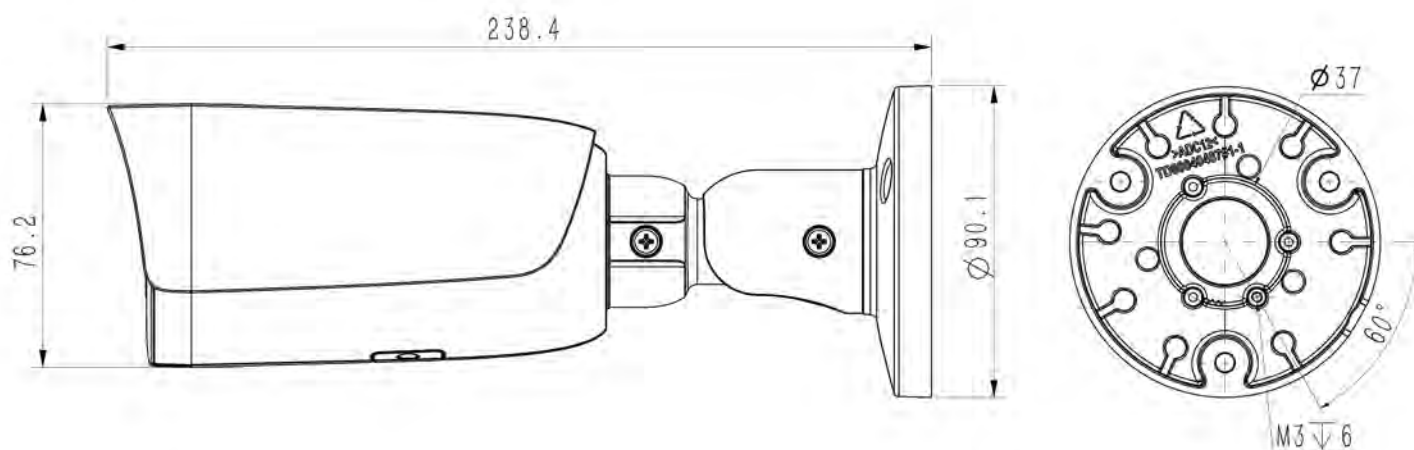

# 5MP Motorized Starlight IR Bullet Camera

Rules of behavior analyse in 1 scene	8
Early Warning(EW)	N/A
Auto-Tracking	N/A
Face Mode	Face Capture
Face Detection Performance	Detects up to 8 faces at the same scene;4
<b>Network</b>	
ANR	ANR
Protocols	HTTP;HTTPS;TCP/IP;UDP;UPnP;ICMP;IGMP;SNMP;DHCP;DNS;DDNS;Easy DDNS;NTP;SMTP;SSL;802.1X;QoS;IPv4;1Pv6;PPPOE;SSH;Unicast;Multicast;RTCP;ARP;SRTP;RTSP;FTP;SFTP;NAS
System Compatibility	onvif Profile S/T /G/M;CGI;MIL STONE;RTMP
Remote Connection	≤2
Client	Easy7 Smart Client
Mobile client	Easylive Plus
Web	IE10+;Firefox52+;Edge89+;Safari11+;Chrome57 +
<b>Interface</b>	
Communication Interface	1 RJ45 10M/ 100M self adaptive Ethernet port
Audio I/O	1channel in;1channel out
Alarm I/O	1channel in,3mA,3.3VDC;1channel out,30mA, 12VDC
Built-In Mic	Yes
Built-In Speaker	N/A
Reset Button	Yes
On-board storage	Built-in Micro SD card slot, up to 512 GB
Additional interfaces	N/A
<b>General</b>	
Web Client Language	19languages Chinese/English/Spanish/Korean/Italian/Turkish/Russian/Thai/French/Polish/Dutch/ Hebrew/ Arabic/Vietnamese/German/Ukrainian/Portuguese/ Albanian
Operating Temperature	-35°C-65°C
Operating Humidity	0-95%
Strong Temperature	-35°C-65°C
Strong Humidity	0-95%(non-condensing)
Power Supply	DC12V±25%,MAX 9.5W,POE 802.3at,MAX 10.5W
Protection	Surge protection 2000V;Lightning proof 6000V;IP67
Boundary Dimension	239(L)90(W)90(H)mm
Package Dimension	280(L)125(W)140(H)mm
GrossWeight	1.28kg
NetWeight	0.92kg

## DIMENSIONS (Unit: mm)