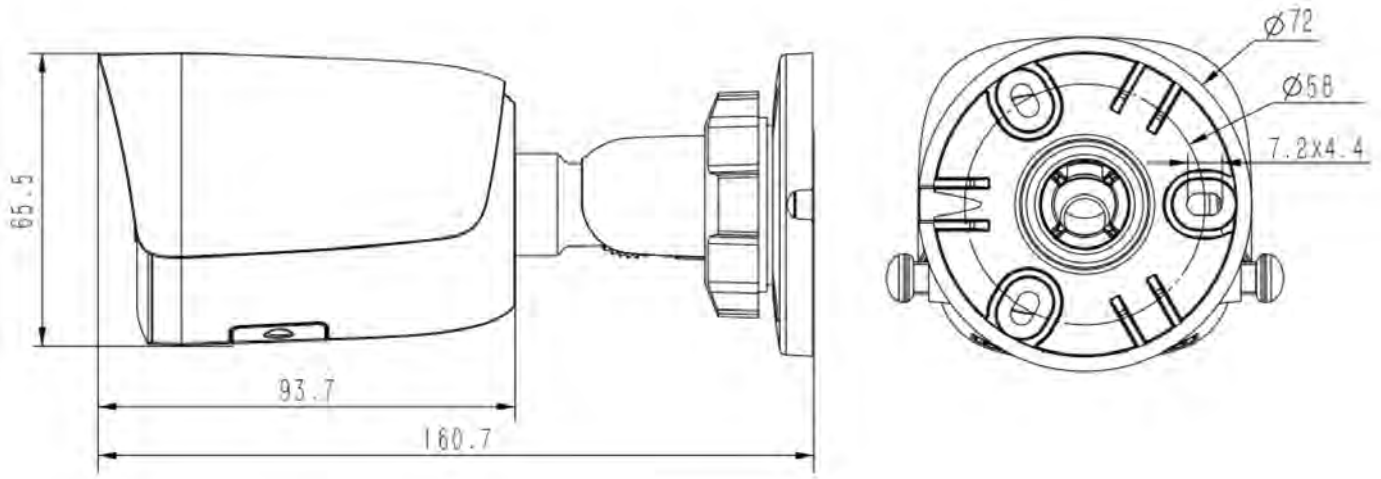

8MP Fixed Starlight IR Bullet Camera

Rules of behavior analyse in 1 scene	8
Early Warning(EW)	N/A
Auto-Tracking	N/A
Face Mode	N/A
Face Detection Performance	N/A
Network	
ANR	ANR
Protocols	HTTP;HTTPS;TCP/IP;UDP;UPnP;ICMP;IGMP;SNMP;DHCP;DNS;DDNS;Easy DDNS;NTP;SMTP;SSL;802.1X;QoS;IPv4;1Pv6;PPPOE;SSH;Unicast;Multicast;RTCP;ARP;SRTP;RTSP;FTP;SFTP;NAS
System Compatibility	onvif Profile S/T/G;CGI;MIL STONE;RTMP
Remote Connection	≤2
Client	Easy7 Smart Client
Mobile client	Easylive Plus
Web	IE10+;Firefox52+;Edge89+;Safari11+;Chrome57+
Interface	
Communication Interface	1 RJ4510M/ 100M self adaptive Ethernet port
Audio I/O	N/A
Alarm I/O	N/A
Built-In Mic	Yes
Built-In Speaker	N/A
Reset Button	Yes
On-board storage	Built-in Micro SD card slot, up to 512 GB
Additional interfaces	N/A
General	
Web Client Language	19languages Chinese/English/Spanish/Korean/Italian/Turkish/Russian/Thai/French/Polish/Dutch/Hebrew/Arabic/Vietnamese/German/Ukrainian/Portuguese/Albanian
Operating Temperature	-40°C-65°C
Operating Humidity	0-95%
Strong Temperature	-40°C-65°C
Strong Humidity	0-95%(non-condensing)
Power Supply	DC12V±25%,MAX 6.5W;POE 802.3af,MAX 8W
Protection	Surge protection 2000V;Lightning proof 6000V;IP67
Boundary Dimension	160(L)73(W)73(H)mm
Package Dimension	215(L)95(W)120(H)mm
GrossWeight	0.65kg
NetWeight	0.52kg

8MP Fixed Starlight IR Bullet Camera

DIMENSIONS (Unit: mm)

ACCESSORIES

AV5

A36