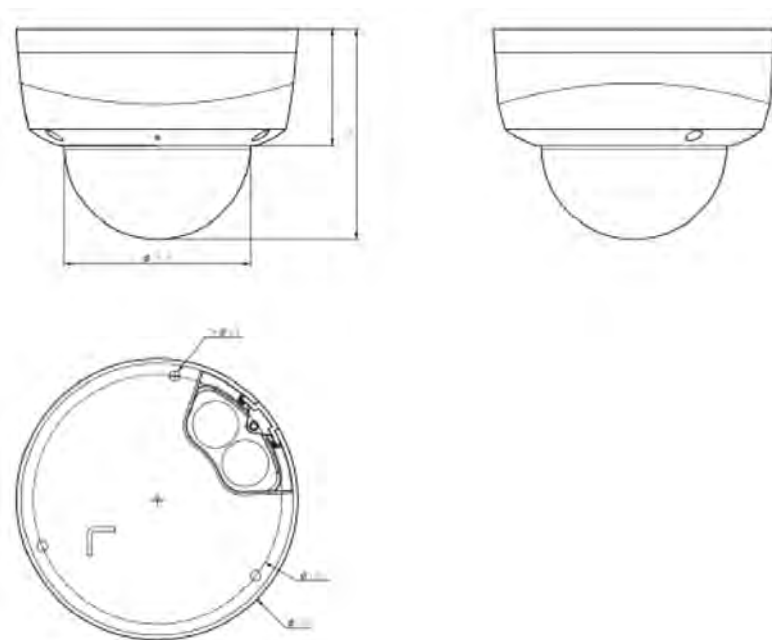

# 8MP Fixed Starlight IR Dome Camera

Rules of behavior analyse in 1 scene	8
Early Warning(EW)	N/A
Auto-Tracking	N/A
Face Mode	N/A
Face Detection Performance	N/A
<b>Network</b>	
ANR	ANR
Protocols	HTTP;HTTPS;TCP/IP;UDP;UPnP;ICMP;IGMP;SNMP;DHCP;DNS;DDNS;Easy DDNS;NTP;SMTP;SSL;802.1X;QoS;IPv4;1Pv6;PPPOE;SSH;Unicast;Multicast;RTCP;ARP;SRTP;RTSP;FTP;SFTP;NAS
System Compatibility	onvif Profile S/T/G;CGI;MIL STONE;RTMP
Remote Connection	≤2
Client	Easy7 Smart Client
Mobile client	Easylive Plus
Web	IE10+;Firefox52+;Edge89+;Safari11+;Chrome57+
<b>Interface</b>	
Communication Interface	1 RJ4510M/ 100M self adaptive Ethernet port
Audio I/O	N/A
Alarm I/O	N/A
Built-In Mic	Yes
Built-In Speaker	N/A
Reset Button	Yes(built-in)
On-board storage	Built-in Micro SD card slot, up to 512 GB
Additional interfaces	N/A
<b>General</b>	
Web Client Language	19languages Chinese/English/Spanish/Korean/Italian/Turkish/Russian/Thai/French/Polish/Dutch/Hebrew/Arabic/Vietnamese/German/Ukrainian/Portuguese/Albanian
Operating Temperature	-40°C-65°C
Operating Humidity	0-95%
Strong Temperature	-40°C-65°C
Strong Humidity	0-95%(non-condensing)
Power Supply	DC12V±25%,MAX 6W;POE 802.3af,MAX 7.5W
Protection	Surge protection 2000V;Lightning proof 6000V;IP66;1K10
Boundary Dimension	120(L)120(W)90(H)mm
Package Dimension	140(L)140(W)120(H)mm
GrossWeight	0.61kg
NetWeight	0.41kg

## DIMENSIONS (Unit: mm)