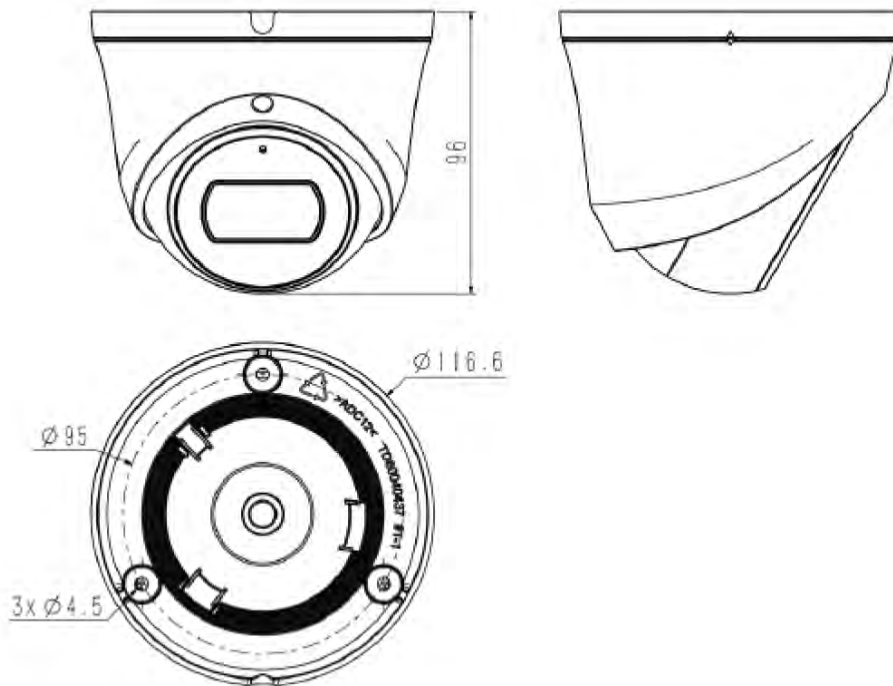

# 4MP Fixed Color Maker IR Turret Camera

Rules of behavior analyse in 1 scene	2
Early Warning(EW)	N/A
Auto-Tracking	N/A
Face Mode	N/A
Face Detection Performance	N/A
<b>Network</b>	
ANR	ANR
Protocols	HTTP;HTTPS;TCP/IP;UDP;UPnP;ICMP;DHCP;DNS;DDNS;Easy DDNS;NTP;QoS;IPv4;SSH;Unicast;RTSP;FTP
System Compatibility	P2P(Mutually exclusive with Profile G);onvif Profile S/T/G;CGI;MIL STONE
Remote Connection	≤2
Client	Easy7 Smart Client
Mobile client	Easylive Plus
Web	IE10+;Firefox52+;Edge89+;Safarill+;Chrome57+
<b>Interface</b>	
Communication Interface	1 RJ4510M/ 100M self adaptive Ethernet port
Audio I/O	N/A
Alarm I/O	N/A
Built-In Mic	Yes
Built-In Speaker	N/A
Reset Button	Yes(built-in)
On-board storage	Built-in Micro SD card slot, up to 512 GB
Additional interfaces	N/A
<b>General</b>	
Web Client Language	19languages Chinese/English/Spanish/Korean/Italian/Turkish/Russian/Thai/French/Polish/Dutch/ Hebrew/ Arabic/Vietnamese/German/Ukrainian/Portuguese/Albanian
Operating Temperature	-40°C-65°C
Operating Humidity	0-95%
Strong Temperature	-40°C-65°C
Strong Humidity	0-95%(non-condensing)
Power Supply	DC12V±25%,MAX 6W;POE 802.3af,MAX 7W
Protection	Surge protection 2000V;Lightning proof 6000V;IP66
Boundary Dimension	117(L)117(W)96(H)mm
Package Dimension	140(L)140(W)120(H)mm
GrossWeight	0.61kg
NetWeight	0.47kg

## DIMENSIONS (Unit: mm)