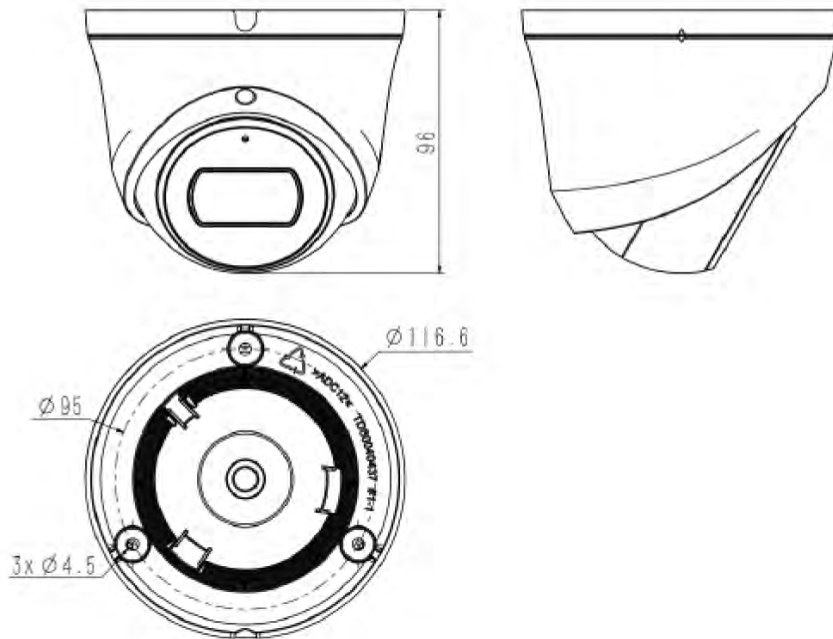

5MP Fixed Starlight IR Turret Camera

Rules of behavior analyse in 1 scene	2
Early Warning(EW)	N/A
Auto-Tracking	N/A
Face Mode	N/A
Face Detection Performance	N/A
Network	
ANR	ANR
Protocols	HTTP;HTTPS;TCP/IP;UDP;UPnP;ICMP;DHCP;DNS;DDNS;Easy DDNS;NTP;QoS;IPv4;SSH;Unicast;RTSP;FTP
System Compatibility	P2P(Mutually exclusive with Profile G);onvif Profile S/T/G;CGI;MIL STONE
Remote Connection	≤2
Client	Easy7 Smart Client
Mobile client	Easylive Plus
Web	IE10+;Firefox52+;Edge89+;Safari11+;Chrome57+
Interface	
Communication Interface	1 RJ4510M/ 100M self adaptive Ethernet port
Audio I/O	N/A
Alarm I/O	N/A
Built-In Mic	Yes
Built-In Speaker	N/A
Reset Button	Yes(built-in)
On-board storage	Built-in Micro SD card slot, up to 512 GB
Additional interfaces	N/A
General	
Web Client Language	19languages Chinese/English/Spanish/Korean/Italian/Turkish/Russian/Thai/French/Polish/Dutch/ Hebrew/Arabic/Vietnamese/German/Ukrainian/Portuguese/Albanian
Operating Temperature	-40°C-65°C
Operating Humidity	0-95%
Strong Temperature	-40°C-65°C
Strong Humidity	0-95%(non-condensing)
Power Supply	DC12V±25%,MAX 6W;POE 802.3af,MAX 7W
Protection	Surge protection 2000V;Lightning proof 6000V;IP66
Boundary Dimension	117(L)117(W)96(H)mm
Package Dimension	140(L)140(W)120(H)mm
GrossWeight	0.53kg
NetWeight	0.39kg

5MP Fixed Starlight IR Turret Camera

DIMENSIONS (Unit: mm)

ACCESSORIES

AV5

A36

A29