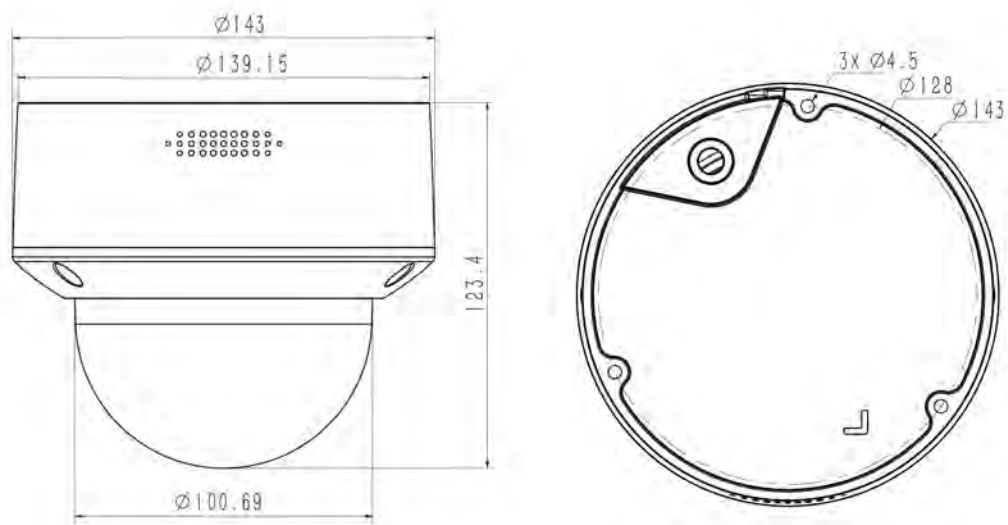

5MP Motorized Starlight IR Dome Camera

Rules of behavior analyse in 1 scene	8
Early Warning(EW)	N/A
Auto-Tracking	N/A
Face Mode	Face Capture
Face Detection Performance	Detects up to 8 faces at the same scene;4
Network	
ANR	ANR
Protocols	HTTP;HTTPS;TCP/IP;UDP;UPnP;ICMP;IGMP;SNMP;DHCP;DNS;DDNS;Easy DDNS;NTP;SMTP;SSL;802.1X;QoS;IPv4;1Pv6;PPPOE;SSH;Unicast;Multicast;RTCP;ARP;SRTP;RTSP;FTP;SFTP;NAS
System Compatibility	onvif Profile S/T /G/M;CGI;MIL STONE;RTMP
Remote Connection	≤2
Client	Easy7 Smart Client
Mobile client	Easylive Plus
Web	IE10+;Firefox52+;Edge89+;Safari11+;Chrome57. +
Interface	
Communication Interface	1 RJ45 10M/ 100M self adaptive Ethernet port
Audio I/O	1channel in;1channel out
Alarm I/O	1channel in,3mA,3.3VDC;1channel out,30mA, 12VDC
Built-In Mic	Yes
Built-In Speaker	N/A
Reset Button	Yes(built-in)
On-board storage	Built-in Micro SD card slot, up to 512 GB
Additional interfaces	N/A
General	
Web Client Language	19languages Chinese/English/Spanish/Korean/Italian/Turkish/Russian/Thai/French/Polish/Dutch/ Hebrew/ Arabic/Vietnamese/German/Ukrainian/Portuguese/ Albanian
Operating Temperature	-35°C-65°C
Operating Humidity	0-95%
Strong Temperature	-35°C-65°C
Strong Humidity	0-95%(non-condensing)
Power Supply	DC12V±25%,MAX 8W,POE 802.3at,MAX 9W
Protection	Surge protection 2000V;Lightning proof 6000V;IP66;1K10
Boundary Dimension	143(L)143(W)124(H)mm
Package Dimension	250(L)180(W)175(H)mm
GrossWeight	1.16kg
NetWeight	0.88kg

5MP Motorized Starlight IR Dome Camera

DIMENSIONS (Unit: mm)

ACCESSORIES

AV3

A28