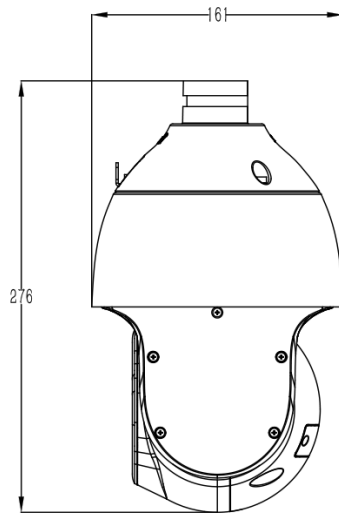

5MP 23x Starlight IR POE AI PTZ Camera

Face Detection and Analytics	
Operating Mode	Face capture, Intelligent monitoring optional, default Intelligent monitoring
Face Detection Performance	Detects up to 32 faces at the same scene
Face Exposure Brightness	Default 35, 1-100 brightness optional
Min. Face Pixel	Default 80, 26-2880optional
Network	
Protocols	HTTP/HTTPS/TCP/UDP/UPnP/SNMP/DHCP/DNS/DDNS/EasyDDNS/NTP/SMTP/SSL/802.IX/QoS/IPv4/IPv6/PPPOE/SSH/Unicast/Multicast/RTMP/RTP/RTSP/NFS/SMB/CIFS/FTP
System Compatibility	ONVIF (PROFILE S/T/G/M), SDK, CGI, P2P
ANR	Auto store video in SD card when NVR disconnected, and upload video to NVR when resumed connection (Only Support Tiandy ANR NVR)
Remote Connection	≤ 7
User/Host	Up to 32 users. 4 user levels
Web	IE,Firefox,Edge,Safari,Chrome
Interface	
Communication Interface	1 RJ45 10M/100M self adaptive Ethernet port
Audio I/O	1/1
Alarm I/O	1/1
Built-In Speaker	N/A
Reset Button	Yes
On-board storage	Built-in Micro SD card slot, up to 512 GB
RS-485	N/A
BNC	N/A
Wiper	N/A
Electronic Compass	N/A
GPS/BDS	N/A
General	
Protection	IP66 , TVS 6000V lightning protection, surge protection and voltage transient protection
Web Client Language	17 languages Simple Chinese/Traditional Chinese/English/Spanish/Korean/Italian/Turkish/Russian/Thai/French/Polish/Dutch/Hebraism/Arabic/Vietnamese/German/Ukrainian
Operating Conditions	-30°C-65°C (IR OFF), -30°C-40°C (IR ON), 0-95%RH
Power Supply	DC12V±10%/POE+(IEEE802.3 at)
Power Consumption	8.IW (IR OFF), 19.4W (IR ON)
Heater	N/A
Material	ADC 12, PC +ABS
Package/Boundary Dimensions	Φ250x445mm (φ161x276mm)
Gross/Net Weight	3.9kg (2.2kg)

* Listed resolutions are only selectable options. It does not mean that all streams can work at their maximum resolution at

5MP 23x Starlight IR POE AI PTZ Camera

DIMENSIONS (Unit: mm)

ACCESSORIES

P524
Wall Mount