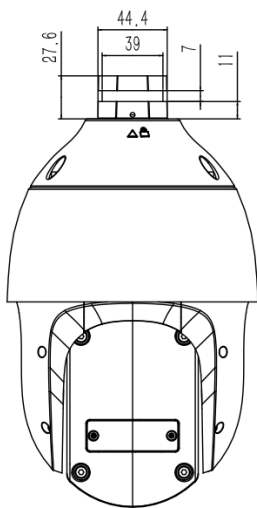

5MP 23x Starlight IR POE AI PTZ Camera

Face Detection and Analytics	
Operating Mode	Face capture, Intelligent monitoring optional, default Intelligent monitoring
Face Detection Performance	Detects up to 32 faces at the same scene
Face Exposure Brightness	Default 35, 1-100 brightness optional
Min. Face Pixel	Default 80, 26-2880optional
Network	
Protocols	HTTP/HTTPS/TCP/UDP/UPnP/SNMP/DHCP/DNS/DDNS/EasyDDNS/NTP/SMTP/SSL/802.IX/QoS/IPv4/IPv6/PPPOE/SSH/Unicast/Multicast/RTMP/RTP/RTSP/NFS/SMB/CIFS/FTP
System Compatibility	ONVIF (PROFILE S/T/G/M), SDK, CGI, P2P
ANR	Auto store video in SD card when NVR disconnected, and upload video to NVR when resumed connection (Only Support Tiandy ANR NVR)
Remote Connection	≤ 7
User/Host	Up to 32 users. 4 user levels
Web	IE,Firefox,Edge,Safari,Chrome
Interface	
Communication Interface	1 RJ45 10M/100M self adaptive Ethernet port
Audio I/O	1/1
Alarm I/O	1/1
Built-In Speaker	N/A
Reset Button	Yes
On-board storage	Built-in Micro SD card slot, up to 512 GB
RS-485	N/A
BNC	N/A
Wiper	N/A
Electronic Compass	N/A
GPS/BDS	N/A
General	
Protection	IP66 , TVS 6000V lightning protection, surge protection and voltage transient protection
Web Client Language	17 languages Simple Chinese/Traditional Chinese/English/Spanish/Korean/Italian/Turkish/Russian/Thai/French/Polish/Dutch/Hebraism/Arabic/Vietnamese/German/Ukrainian
Operating Conditions	-30°C-65°C (IR OFF), -30°C-40°C (IR ON), 0-95%RH
Power Supply	DC12V±10%/POE+(IEEE802.3 at)
Power Consumption	8.IW (IR OFF), 19.4W (IR ON)
Heater	N/A
Material	ADC 12, PC +ABS
Package/Boundary Dimensions	Φ250x445mm (φ161x276mm)
Gross/Net Weight	3.9kg (2.2kg)

* Listed resolutions are only selectable options. It does not mean that all streams can work at their maximum resolution at

5MP 23x Starlight IR POE AI PTZ Camera

DIMENSIONS (Unit: mm)

ACCESSORIES

P524
Wall Mount