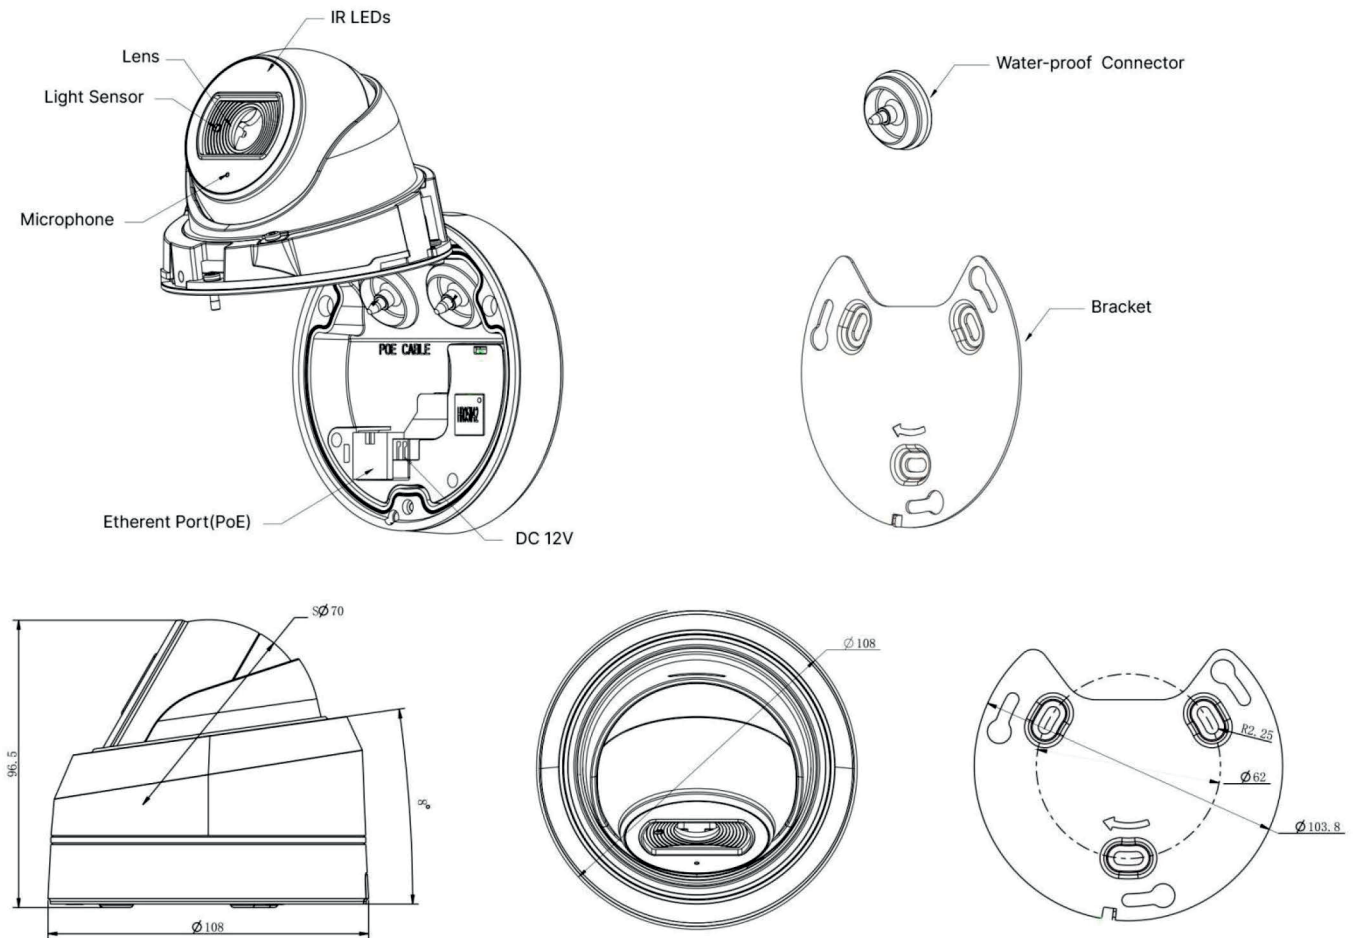

H.265+ AF Motorized (5MP)Mini DomeNetwork Camera

System	Storage	Support microSD/SDHC/SDXC Card Local Storage, up to 256G
	Advanced Function	BLC, HLC, 2D DNR, 3D DNR, Defog, AWB, EIS, IP Address Filtering, AGC, Anti-flicker, Corridor Mode, Deblur, Watermark
	SIP/VoIP Support	Yes, Voice & Video-over-IP
	Event Trigger	Motion Detection, Network Disconnection, Audio Alarm, etc.;; Motion Detection, Network Disconnection, External Input, Audio Alarm, etc. (Multi-interface Version)
	Event Action	FTP Upload, SMTP Upload, SD Card Record, SIP Phone, HTTP Notification, etc.;; FTP Upload, SMTP Upload, SD Card Record, External Output, SIP Phone, HTTP Notification, etc. (Multi-interface Version)
	Video Analysis	Region Entrance, Region Exiting, Advanced Motion Detection, Tamper Detection, Line Crossing, Loitering, Human Detection, People Counting, Object Left, Object Removed
	System Compatibility	ONVIF Profile G & Q & S & T, API
General	Working Temperature	-40°C~60°C
	Working Humidity	0~90%(Non-condensing)
	Power Supply	PoE (802.3af) / DC 12V±10%
	Power Consumption	3.6W MAX 6W MAX (With IR on)
	Weather Proof	Up to IP67-rated for Weather-resistant Performance
	Housing	Vandal-proof IK10-rated Metal Housing
	Weight	620g
	Dimensions	Φ108mmX96.5mm
	Warranty	2 Years

H.265+ AF Motorized (5MP)Mini DomeNetwork Camera

Structure Diagrams

Units: mm

Accessories Support

Pole Mount

Weight: 720g
Dimensions: 170*51.5*152.6mm

External Corner Bracket

Weight: 900g
Dimensions: 170*152.5*76.3mm

Wall Mount

Weight: 530g
Dimensions: 162*124*78 mm