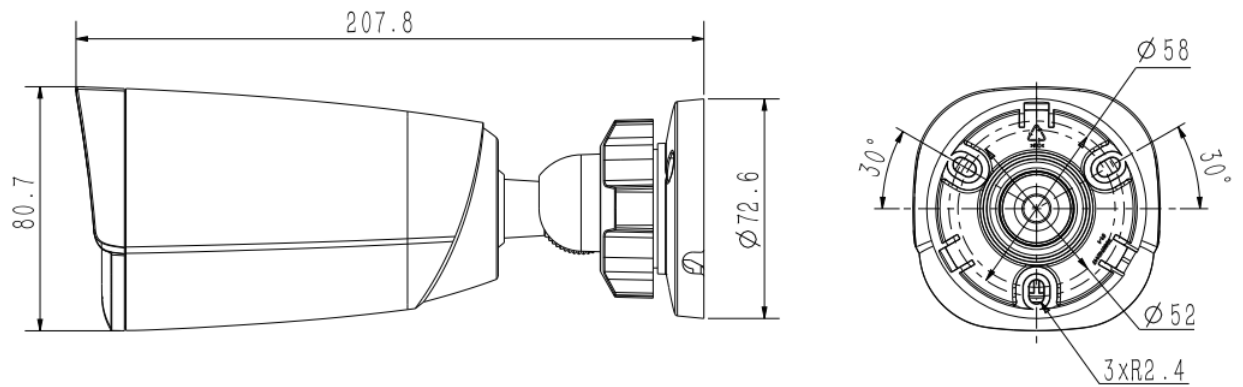

2MP Fixed IR Bullet Camera

Image	
Max. Resolution	1920×1080@30 fps...
Main Stream	PAL: 25 fps (1920×1080,1280×720,640×480,704×576) NTSC: 30 fps (1920×1080,1280×720,640×480,704×480)
Sub Stream	PAL: 25 fps (704×576,704×288,640×360,352×288) NTSC: 30 fps (704×480,704×240,640×360,352×240)
Third Stream	N/A
BLC	Yes
HLC	Yes
AGC	Yes
3D DNR	Yes
White Balance	Auto/Semi-auto/Manual/Sunny/Natural light/Warm light/Sodium lamp/Incandescent lamp/Locked white balance
ROI	8 regions
Corridor mode	N/A
EIS	N/A
OSD	1region;16*16/32*32/48*48
Picture Overlay	N/A
Privacy Mask	4 regions
Defog	Yes
Feature	
Alarm Trigger	Motion Detection;Mask Alarm;IP Address Conflict
Linkage Method	trigger capture
Video Analytics	Tripwire;Perimeter

2MP Fixed IR Bullet Camera

Rules of behavior analyse in 1 scene	2
Early Warning(EW)	N/A
Auto-Tracking	N/A
Face Mode	N/A
Face Detection Performance	N/A
Network	
ANR	N/A
Protocols	HTTP;HTTPS;TCP/IP;UDP;UPnP;ICMP;DHCP;DNS;DDNS;Easy DDNS;NTP;QoS;IPv4;SSH;Unicast;RTSP;FTP
System Compatibility	P2P(Mutually exclusive with Profile G);onvif Profile S/T;CGI;MIL STONE
Remote Connection	≤2
Client	Easy7 Smart Client
Mobile client	EasyLive Plus
Web	IE10+;Firefox52+;Edge89+;Safari11+;Chrome57+
Interface	
Communication Interface	1 RJ45 10M/ 100M self adaptive Ethernet port
Audio I/O	N/A
Alarm I/O	N/A
Built-In Mic	Yes
Built-In Speaker	N/A
Reset Button	N/A
On-board storage	N/A
Additional interfaces	N/A
General	
Web Client Language	19languages Chinese/English/Spanish/Korean/Italian/Turkish/Russian/Thai/French/Polish/Dutch/ Hebrew/Arabic/Vietnames/German/Ukrainian/Portuguese/Albanian
Operating Temperature	-30°C-60°C
Operating Humidity	0-95%
Strong Temperature	-30°C-60°C
Strong Humidity	0-95%(non-condensing)
Power Supply	N/A;POE 802.3af,MAX 7W
Protection	Surge protection 2000V;Lightning proof 6000v;IP67
Boundary Dimension	165(L)73(W)73(H)mm
Package Dimension	215(L)95(W)120(H)mm
GrossWeight	0.47kg
NetWeight	0.32kg

2MP Fixed IR Bullet Camera

DIMENSIONS (Unit: mm)

ACCESSORIES

A36

AV5