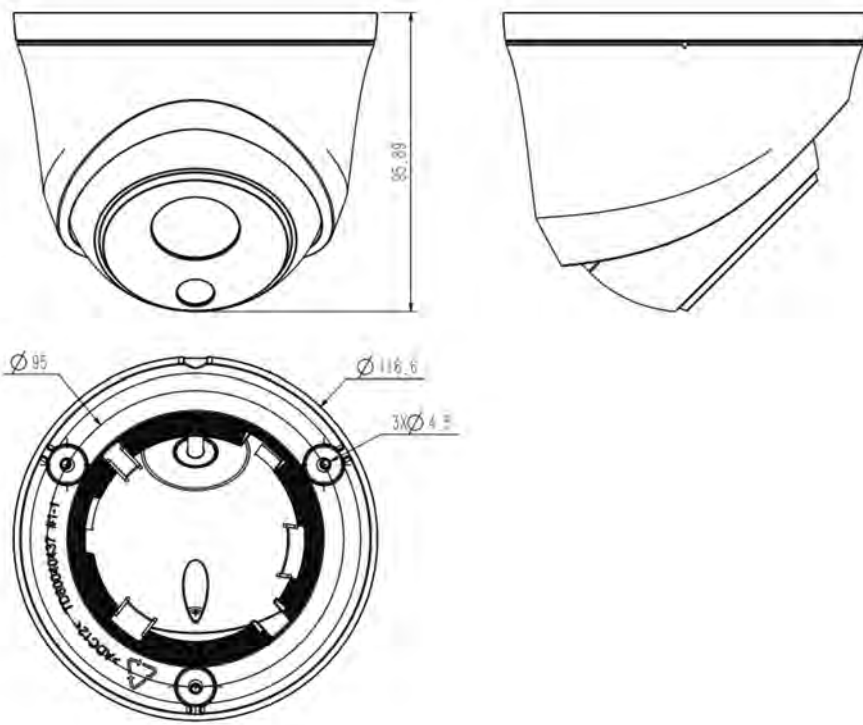

# 2MP Fixed IR Turret Camera

Rules of behavior analyse in 1 scene	2
Early Warning(EW)	N/A
Auto-Tracking	N/A
Face Mode	N/A
Face Detection Performance	N/A
<b>Network</b>	
ANR	N/A
Protocols	HTTP;HTTPS;TCP/IP;UDP;UPnP;ICMP;DHCP;DNS;DDNS;Easy DDNS;NTP;QoS;IPv4;SSH;Unicast;RTSP;FTP
System Compatibility	P2P(Mutually exclusive with Profile G);onvif Profile S/T;CGI;MIL STONE
Remote Connection	≤2
Client	Easy7 Smart Client
Mobile client	EasyLive Plus
Web	IE10+;Firefox52+;Edge89+;Safari11+;Chrome57 +
<b>Interface</b>	
Communication Interface	1 RJ45 10M/ 100M self adaptive Ethernet port
Audio I/O	N/A
Alarm I/O	N/A
Built-In Mic	Yes
Built-In Speaker	N/A
Reset Button	N/A
On-board storage	N/A
Additional interfaces	N/A
<b>General</b>	
Web Client Language	19languages Chinese/English/Spanish/Korean/Italian/Turkish/Russian/Thai/French/Polish/Dutch/ Hebrew/Arabic/Vietnames/German/Ukrainian/Portuguese/Albanian
Operating Temperature	-30°C-60°C
Operating Humidity	0-95%
Strong Temperature	-30°C-60°C
Strong Humidity	0-95%(non-condensing)
Power Supply	N/A;POE 802.3af ,MAX 7W
Protection	Surge protection 2000V;Lightning proof 6000V;IP66
Boundary Dimension	117(L)117(W)96(H)mm
Package Dimension	140(L)140(W)120(H)mm
GrossWeight	0.42kg
NetWeight	0.29kg

## DIMENSIONS (Unit: mm)