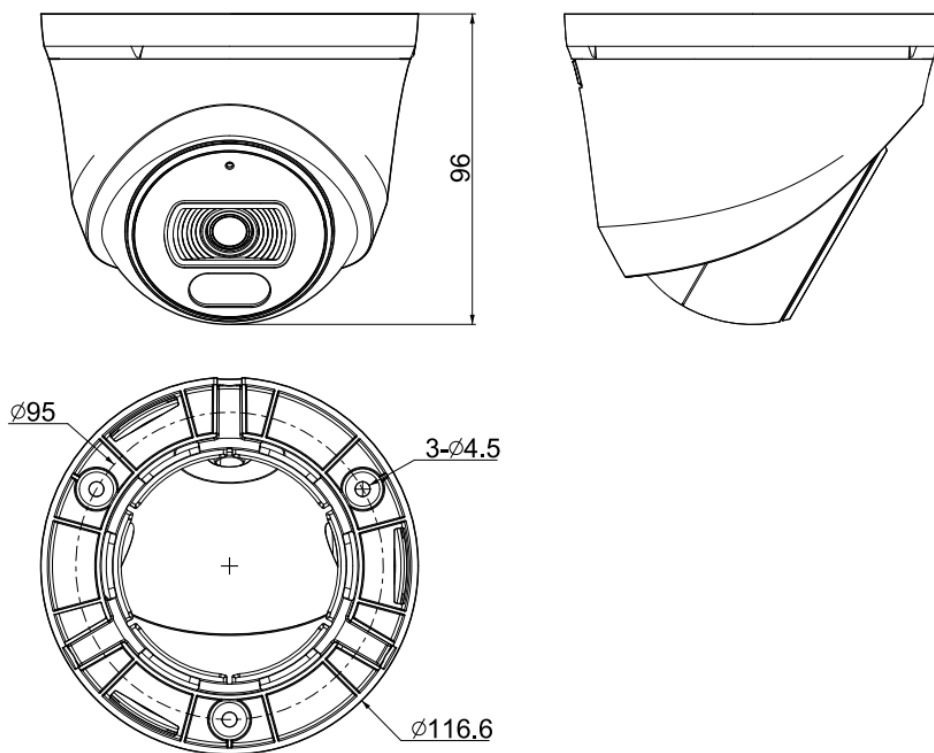

# 4MP Fixed Starlight IR Turret Camera

Rules of behavior analyse in 1 scene	2
Early Warning(EW)	N/A
Auto-Tracking	N/A
Face Mode	N/A
Face Detection Performance	N/A
<b>Network</b>	
ANR	N/A
Protocols	HTTP;HTTPS;TCP/IP;UDP;UPnP;ICMP;DHCP;DNS;DDNS;Easy DDNS;NTP;QoS;IPv4;SSH;Unicast;RTSP;FTP
System Compatibility	P2P(Mutually exclusive with Profile G);onvif Profile S/T;CGI;MIL STONE
Remote Connection	≤2
Client	Easy7 Smart Client
Mobile client	Easylive Plus
Web	IE10+;Firefox52+;Edge89+;Safari11+;Chrome57 +
<b>Interface</b>	
Communication Interface	1 RJ45 10M/ 100M self adaptive Ethernet port
Audio I/O	N/A
Alarm I/O	N/A
Built-In Mic	Yes
Built-In Speaker	N/A
Reset Button	N/A
On-board storage	N/A
Additional interfaces	N/A
<b>General</b>	
Web Client Language	19languages Chinese/English/Spanish/Korean/Italian/Turkish/Russian/Thai/French/Polish/Dutch/ Hebrew/ Arabic/Vietnamese/German/Ukrainian/Portuguese/ Albanian
Operating Temperature	-30°C-60°C
Operating Humidity	0-95%
Strong Temperature	-30°C-60°C
Strong Humidity	0-95%(non-condensing)
Power Supply	DC12V±25%,MAX 6.5W,POE 802.3af,MAX 7W
Protection	Surge protection 2000V;Lightning proof 6000V
Boundary Dimension	117(L)117(W)96(H)mm
Package Dimension	140(L)140(W)120(H)mm
GrossWeight	0.35Kg
NetWeight	0.25Kg

## DIMENSIONS (Unit: mm)