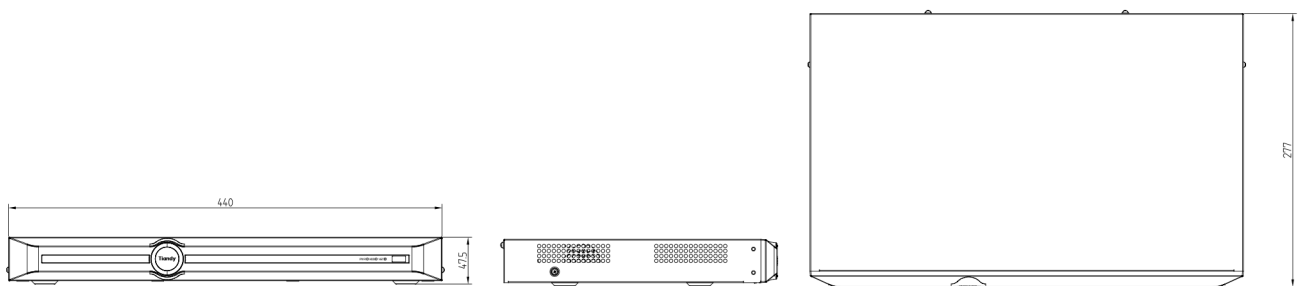

H.265 2HDD 20ch PSE NVR

SPECIFICATIONS

Input	
Video Input	20-ch
Max Resolution	8MP
Two-way Audio Input	1-ch, 3.5mm
Bandwidth	Income 160Mbps; Outgoing 64Mbps
Output	
HDMI/VGA Output	HDMI 1-ch, 3840x2160, 1920x1080, 1280x720, 1024x768, 1366x768, 1440x900, 1280x800 VGA 1-ch, 1920x1080, 1280x720, 1024x768, 1366x768, 1440x900, 1280x800
Screen Split	1/3/4/5/6/7/8/9/10/12/13/16/20A/20B
Audio Output	1 x RCA
Decoding	
Decoding Format	S+265/H.265/H.264
Recording Resolution	8MP/6MP/5MP/4MP/3MP/1080P/UXGA/720P/VGA/4CIF/DCIF/2CIF/CIF/QCIF
Preview Capability	2x8MP, 2x6MP, 3x5MP, 4x4MP, 5x3MP, 8x1080P, 16x720P, 20x4CIF
Synchronous Playback	2x8MP, 2x6MP, 3x5MP, 4x4MP, 5x3MP, 8x1080P, 16x720P
Records Encryption	Yes
Hard Disk	
SATA	2 SATA interfaces for 2 HDDs
Capacity	Up to 10TB for each HDD
eSATA Interface	N/A
Array Type	N/A
External Interface	
Network Interface	1xRJ45 self-adaptive 10/100/1000 Mbps network interface
USB Interface	2xUSB 2.0
Serial Interface	N/A
Alarm In/Out	4/1
Network	
Protocol	HTTP, HTTPS, TCP/IP, UDP, UPnP, ICMP, IGMP, DHCP, DNS, DDNS, EasyDDNS, NTP, SMTP, SSL, QoS, IPv4, IPv6, IP Filter, Telnet, SSH, RTSP, RTP, RTCP, ARP, SNMP(v1), PPPOE
System Compatibility	ONVIF (PROFILE S/T/G), SDK, P2P
POE	
POE Interface	16xRJ45 self-adaptive 10/100 Mbps network interface
Power per POE Port	30W
Max Current per POE Port	600mA
General	
Web Version	Web6
Language	Simplified Chinese/English/Spanish/Italian/Korean/Turkish/Russian/ Thai/French/Hebrew/Polish/Dutch/Arabic/Vietnamese/German/Ukrainian
Operating Conditions	-10~55°C, 10%~90% RH
Power Supply	100~240V AC, 50~60 Hz
Consumption (without HDD)	≤25W
Chassis	1U
Dimensions	47.5x277x440mm, (1.87x10.91x17.32 inch)
Weight (without HDD)	3.05Kg (6.72lb)

H.265 2HDD 20ch PSE NVR

DIMENSIONS (Unit: mm)

Physical Interfaces