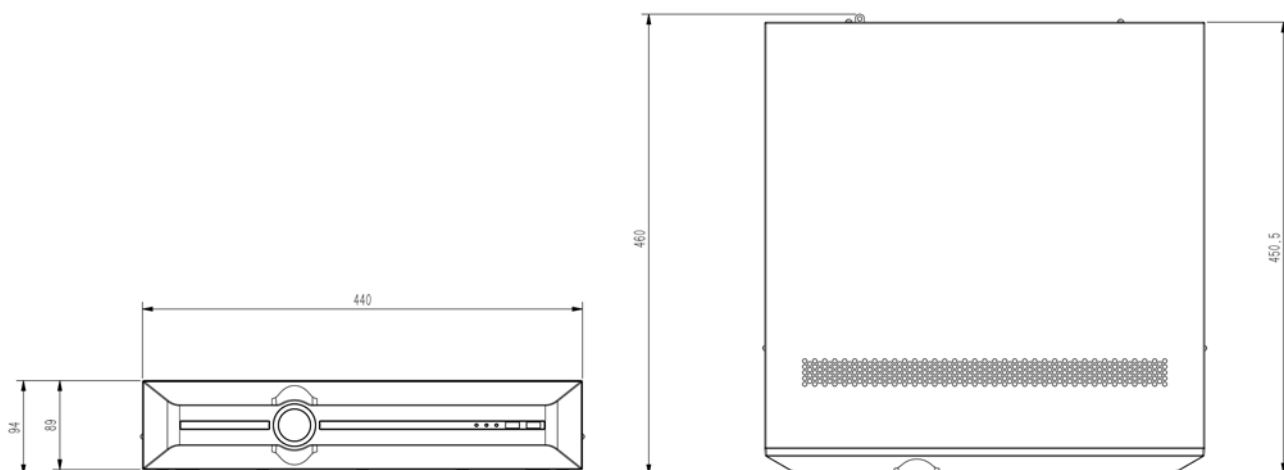

H.265 8HDD 80ch NVR

SPECIFICATIONS

Input	
Video Input	80-ch
Max Resolution	12MP
Two-way Audio Input	1-ch, 3.5mm
Bandwidth	Income 640Mbps; Outgoing 320Mbps
Output	
HDMI/VGA Output	HDMI 2-ch, 3840x2160, 1920x1080, 1280x720, 1024x768, 1366x768, 1440x900, 1280x800 VGA 2-ch, 1920x1080, 1280x720, 1024x768, 1366x768, 1440x900, 1280x800
Screen Split	1/2/3/4/5/6/7/8/9/10/12/13/16/20A/20B/25/32/36/40/64/80
Audio Output	1x3.5mm, 1xBNC
Decoding	
Decoding Format	S+265/H.265/H.264
Recording Resolution	12MP/8MP/6MP/5MP/4MP/3MP/1080P/UXGA/720P/VGA/4CIF/DCIF/2CIF/CIF/QCIF
Preview Capability	4x12MP, 6x8MP, 8x6MP, 9x5MP, 12x4MP, 16x3MP, 24x1080P, 48x720P, 80x4CIF
Synchronous Playback	4x12MP, 6x8MP, 8x6MP, 9x5MP, 12x4MP, 16x3MP, 16x1080P, 16x720P
Records Encryption	Yes
Hard Disk	
SATA	8 SATA interface for 8 HDDs
Capacity	Up to 10TB for each HDD
eSATA Interface	1 eSATA interface
Array Type	JBOD, RAID0/1/5/6/10
External Interface	
Network Interface	2xRJ45 self-adaptive 10/100/1000 Mbps network interface
USB Interface	2xUSB 2.0, 1xUSB 3.0
Serial Interface	2xRS485, 1xRS232
Alarm In/Out	16/4
Network	
Protocol	HTTP, HTTPS, TCP/IP, UDP, UPnP, ICMP, IGMP, SNMP(v1), DHCP, DNS, DDNS, EasyDDNS, NTP, SMTP, SSL, QoS, IPv4, IPv6, IP Filter, PPPOE, Telnet, SSH, RTSP, RTP, RTCP, ARP, NAS(NFS, SMB/CIFS)
System Compatibility	ONVIF (PROFILE S/T/G), SDK, P2P
General	
Web Version	Web6
Language	Simplified Chinese/English/Spanish/Italian/Korean/Turkish/Russian/ Thai/French/Hebrew/Polish/Dutch/Arabic/Vietnamese/German/Ukrainian/Portuguese
Operating Conditions	-10~55°C, 10%~90% RH
Power Supply	AC100~240V, 50/60HZ
Redundant Power	N/A
Consumption (without HDD)	≤80W
Chassis	2U
Dimensions	94x440x460 mm (3.7x17.32x18.11 inch)
Weight (without HDD)	7.2Kg (15.87lb)

H.265 8HDD 80ch NVR

DIMENSIONS (Unit: mm)

Physical Interfaces